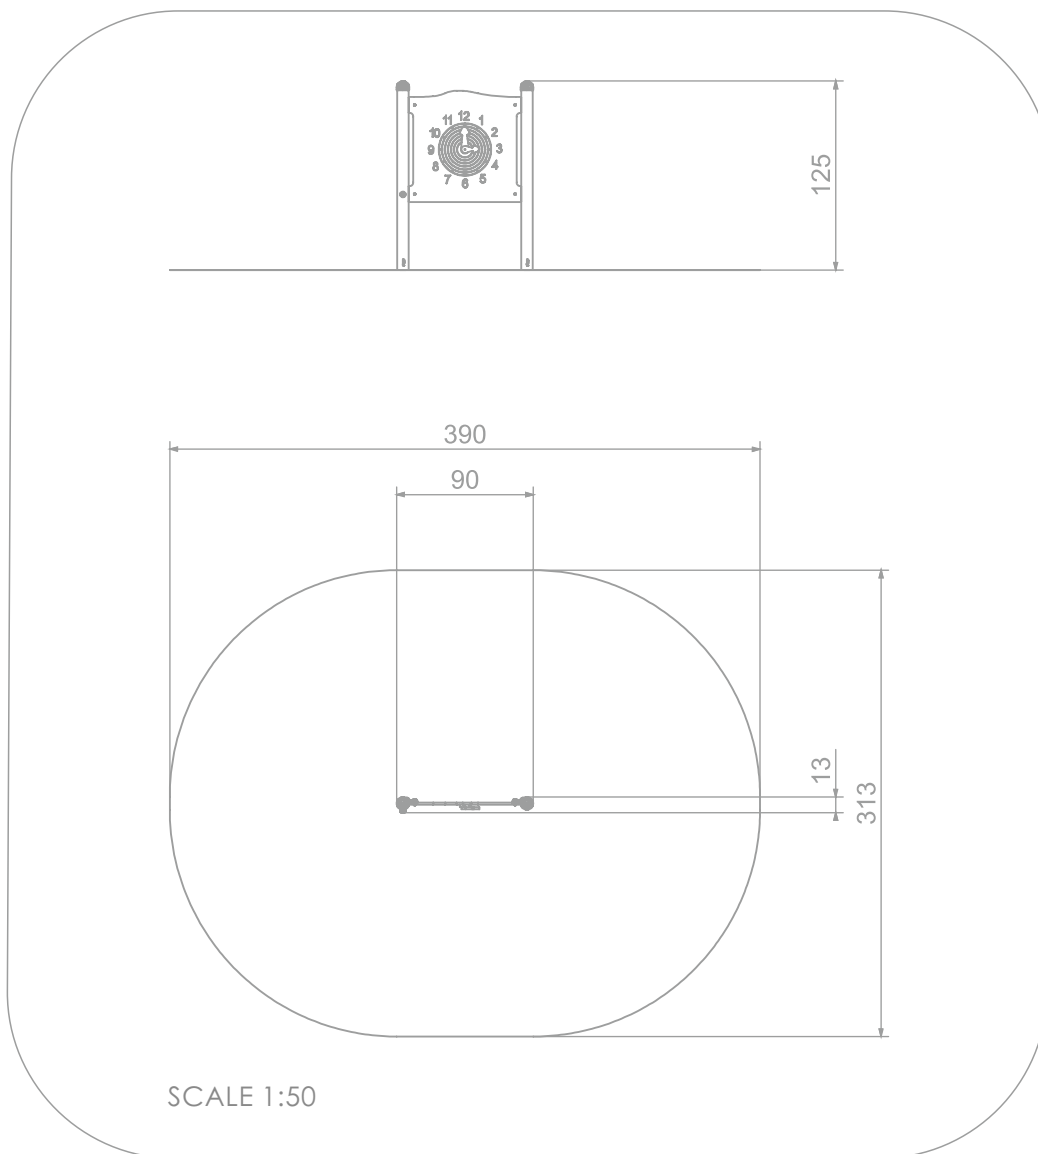

4104

MATERIALS:

SOLID CONSTRUCTION MADE OF STAINLESS STEEL AISI 304 TOTALLY RESISTANT TO WEATHER CONDITIONS	PLATES OF THE WALLS MADE OF COLORFUL TRIPLE LAYERED 15 MM HDPE POLYETHYLENE	SAFE PIPE PLUGS MADE OF INJECTION MOLDED POLYAMIDE	PLATE AND ROPE CONNECTORS MADE OF INJECTION MOLDED POLYAMIDE